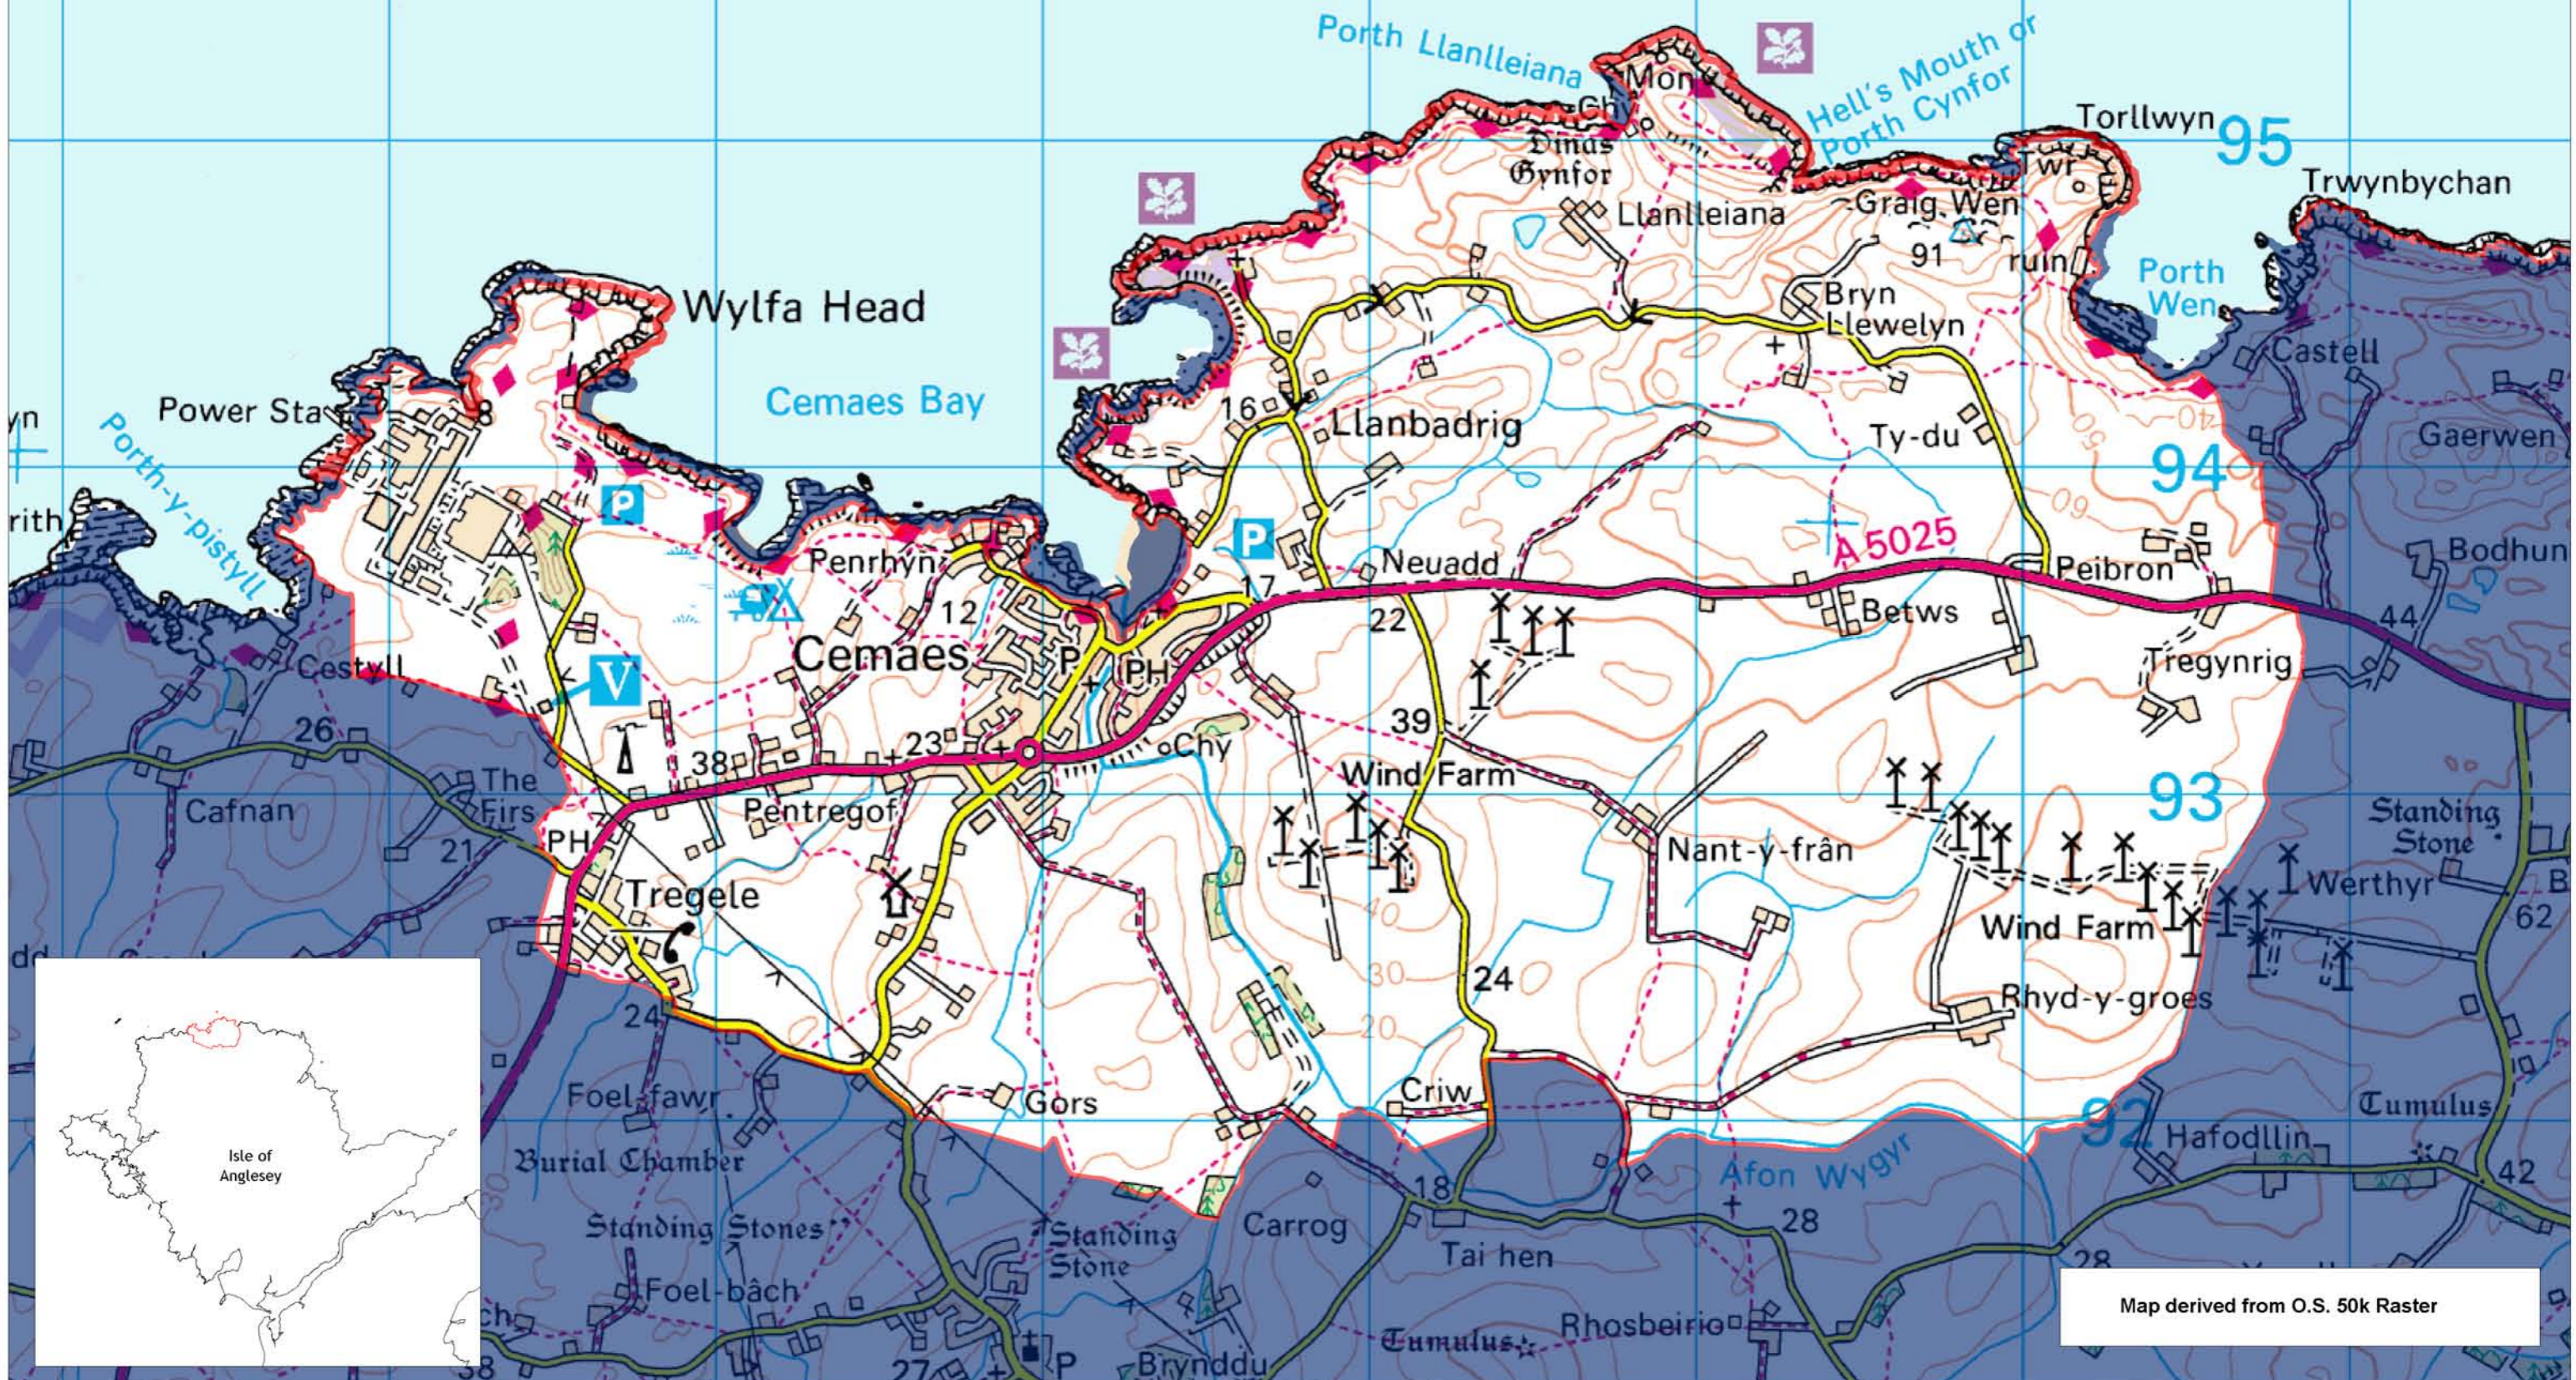

Middle Mouse/  
Ynys Badrig

96

Map derived from O.S. 50k Raster